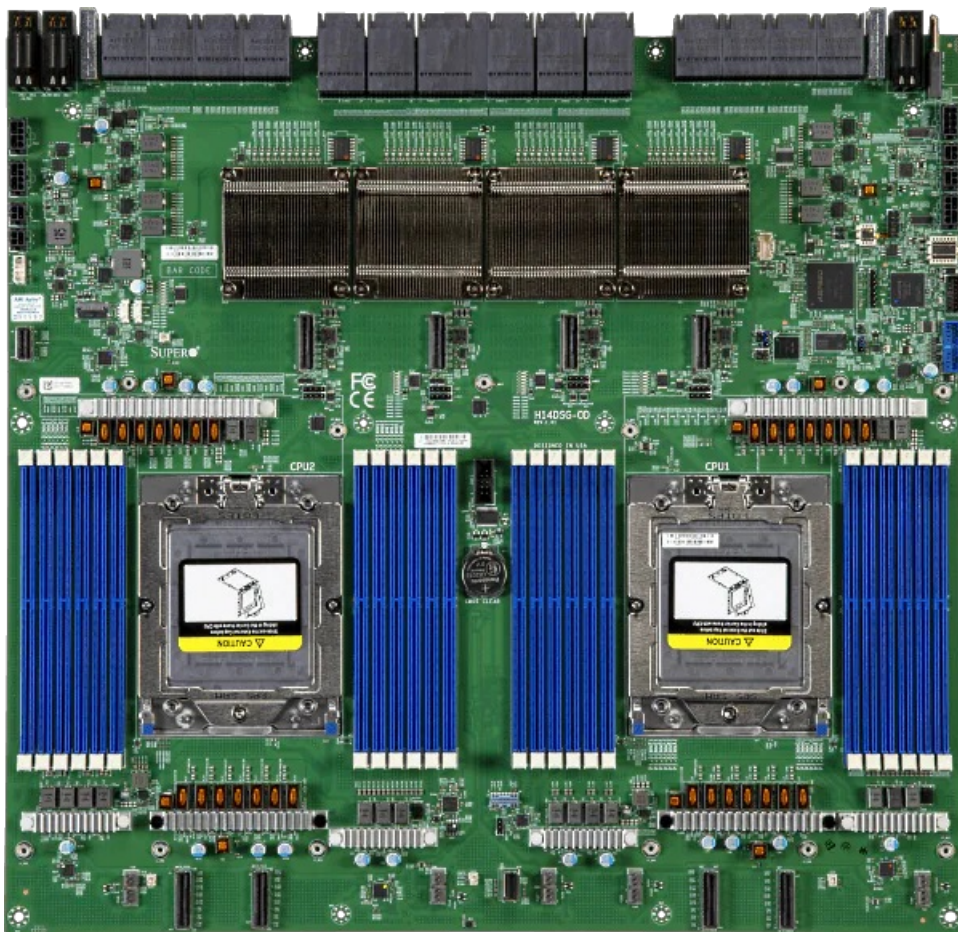

Запросите персональное коммерческое предложение на SUPERMICRO - наши менеджеры ответят в течение 1 часа

Тел: +7 499 110-81-61 | Email: sale@supermicro-russia.ru | <https://supermicro-russia.ru>

Отправьте запрос на коммерческое предложение SUPERMICRO и получите индивидуальные цены и сроки поставки. Серверы 1u, 2u, рабочие станции, системы хранения данных, серверные платформы, GPU-системы, BigTwin, SuperBlade

Тел: +7 499 110-81-61 | Email: sale@supermicro-russia.ru | <https://supermicro-russia.ru>