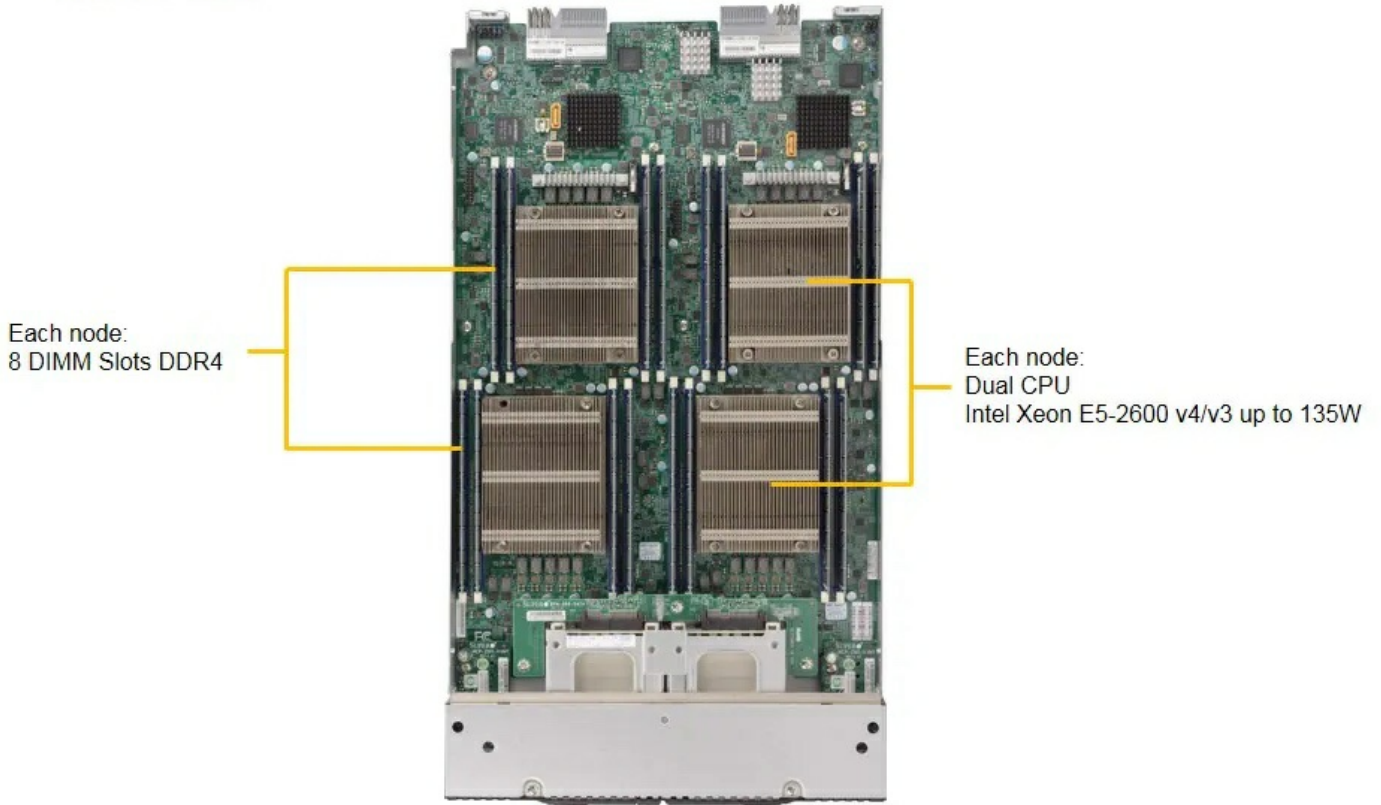

Запросите персональное коммерческое предложение на SUPERMICRO - наши менеджеры ответят в течение 1 часа

Тел: +7 499 110-81-61 | Email: sale@supermicro-russia.ru | <https://supermicro-russia.ru>

SuperBlade SBI-7228R-T2F2

(Top View – Node)

© Super Micro Computer, Inc. Information in this document is subject to change without notice.

Отправьте запрос на коммерческое предложение SUPERMICRO и получите индивидуальные цены и сроки поставки.
Серверы 1u, 2u, рабочие станции, системы хранения данных, серверные платформы, GPU-системы, BigTwin,
SuperBlade

Тел: +7 499 110-81-61 | Email: sale@supermicro-russia.ru | <https://supermicro-russia.ru>