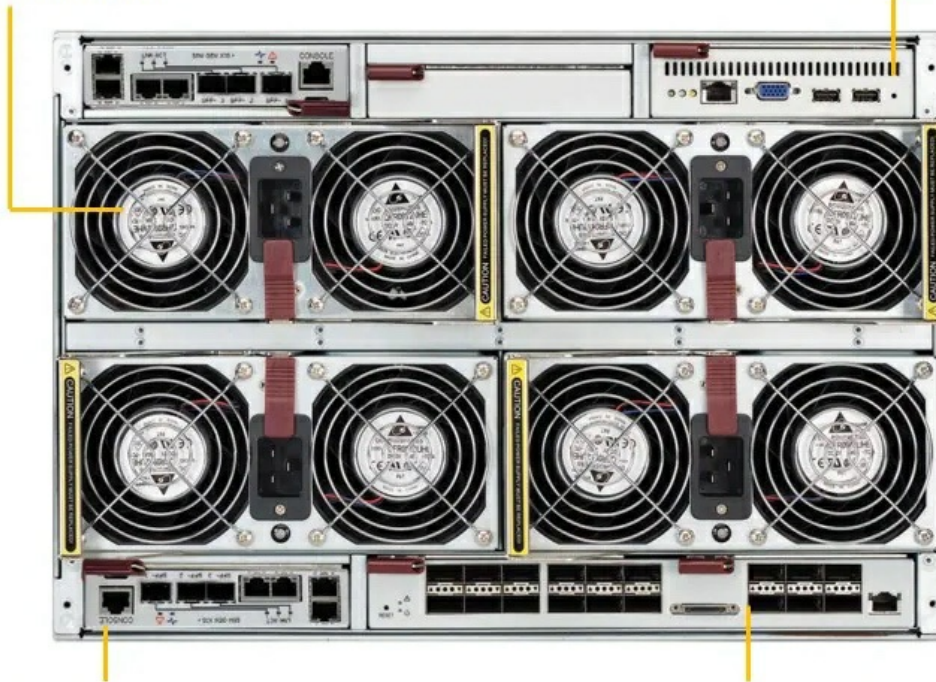

## SuperBlade SBI-7228R-T2F2

(Rear View – Blade Server)

Redundant 2500 W  
Titanium Level Power Supply

Chassis Management Module

1Gb Ethernet Switch

InfiniBand FDR Switch

© Super Micro Computer, Inc. Information in this document is subject to change without notice.