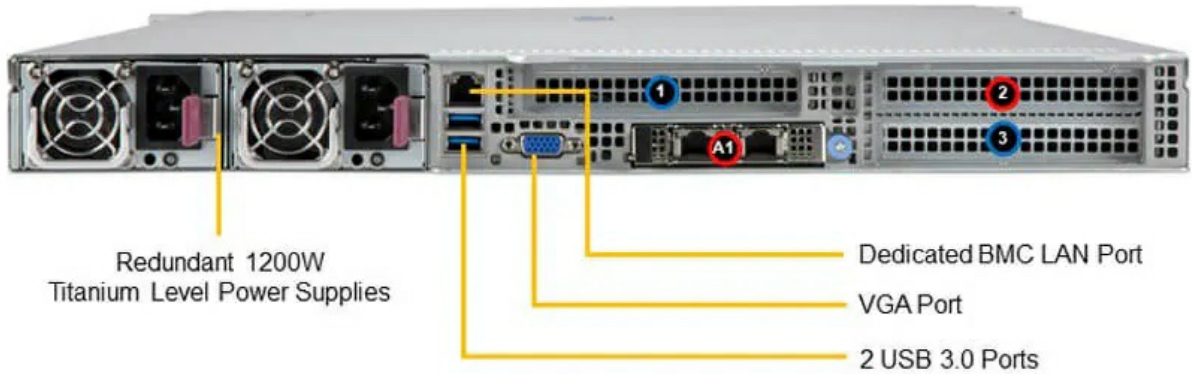

Запросите персональное коммерческое предложение на SUPERMICRO - наши менеджеры ответят в течение 1 часа

Тел: +7 499 110-81-61 | Email: sale@supermicro-russia.ru | <https://supermicro-russia.ru>

(Rear View – System)

	Slot Description
A1	AIOM / OCP 3.0 NIC Slot
1	PCI-E 4.0 x16 Slot (FH, 6.6"L)
2	PCI-E 4.0 x16 Slot (FH, 10.5"L)
3	PCI-E 4.0 x16 Slot (FH, 10.5"L)

CPU1 ■ CPU2 ■

Отправьте запрос на коммерческое предложение SUPERMICRO и получите индивидуальные цены и сроки поставки. Серверы 1u, 2u, рабочие станции, системы хранения данных, серверные платформы, GPU-системы, BigTwin, SuperBlade

Тел: +7 499 110-81-61 | Email: sale@supermicro-russia.ru | <https://supermicro-russia.ru>