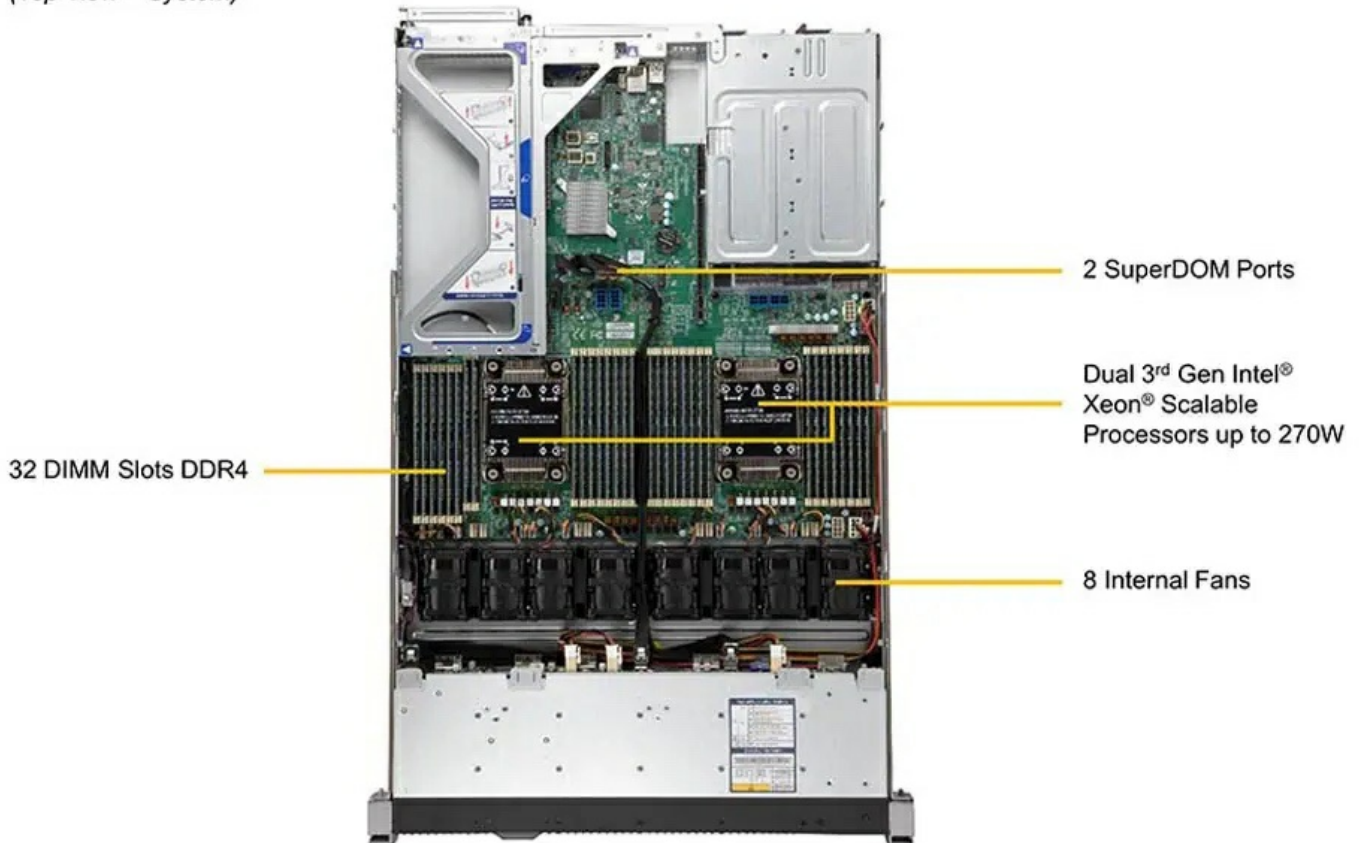

Запросите персональное коммерческое предложение на SUPERMICRO - наши менеджеры ответят в течение 1 часа

Тел: +7 499 110-81-61 | Email: sale@supermicro-russia.ru | <https://supermicro-russia.ru>

(Top View – System)

Отправьте запрос на коммерческое предложение SUPERMICRO и получите индивидуальные цены и сроки поставки.
Серверы 1u, 2u, рабочие станции, системы хранения данных, серверные платформы, GPU-системы, BigTwin, SuperBlade

Тел: +7 499 110-81-61 | Email: sale@supermicro-russia.ru | <https://supermicro-russia.ru>