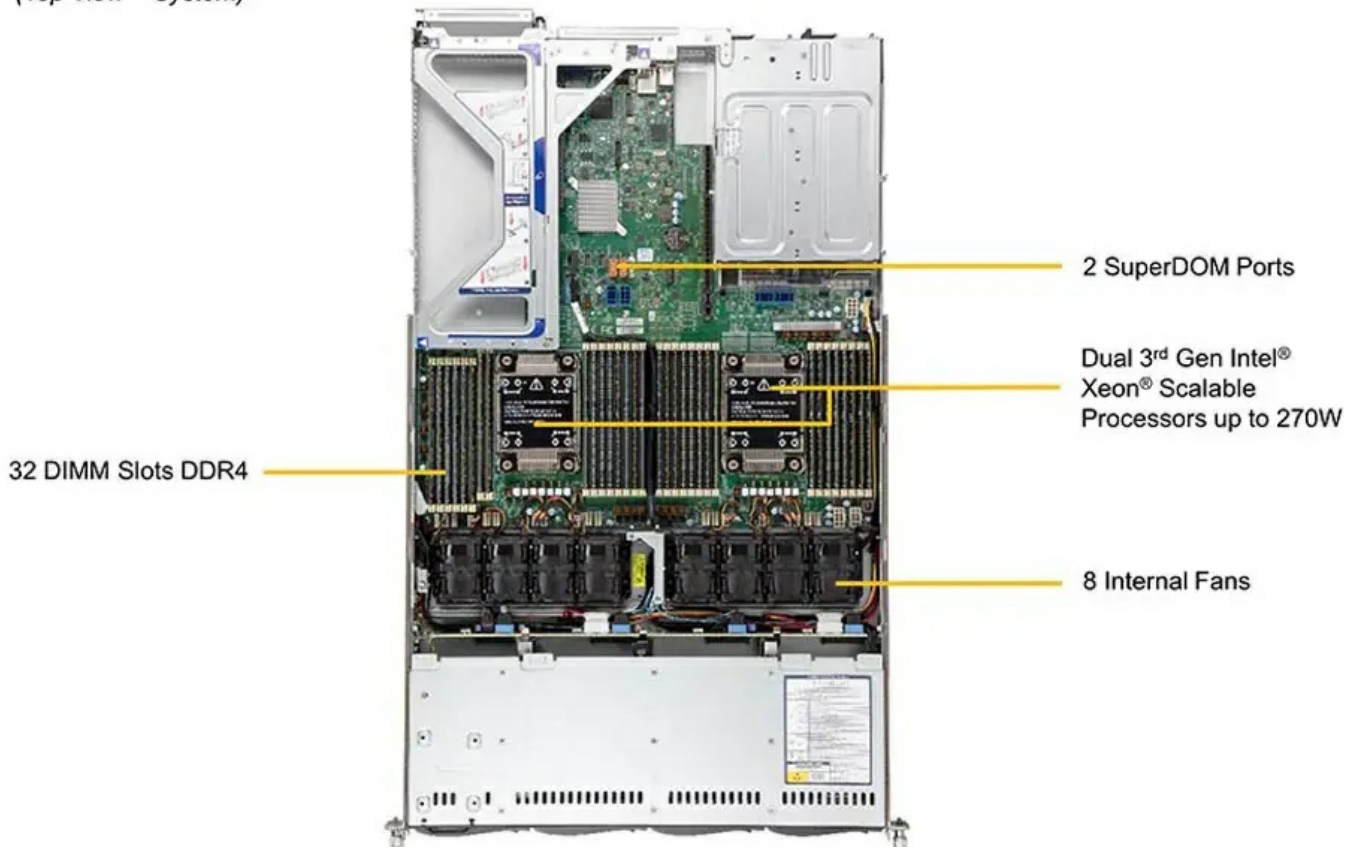

Запросите персональное коммерческое предложение на SUPERMICRO - наши менеджеры ответят в течение 1 часа

Тел: +7 499 110-81-61 | Email: sale@supermicro-russia.ru | <https://supermicro-russia.ru>

(Top View – System)

Отправьте запрос на коммерческое предложение SUPERMICRO и получите индивидуальные цены и сроки поставки.
Серверы 1u, 2u, рабочие станции, системы хранения данных, серверные платформы, GPU-системы, BigTwin, SuperBlade

Тел: +7 499 110-81-61 | Email: sale@supermicro-russia.ru | <https://supermicro-russia.ru>